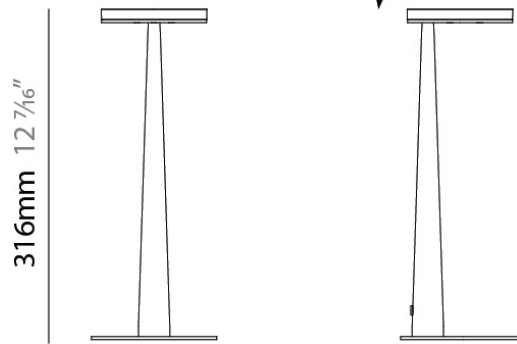

Ø101mm 4"

50°