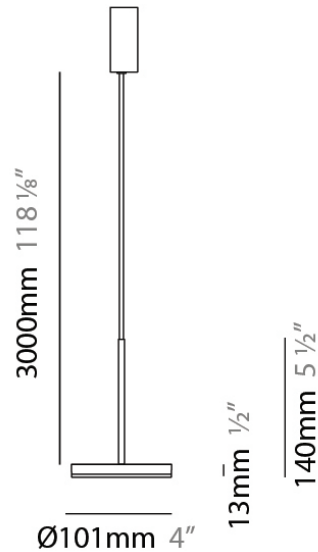

BELLA SUSPENSION

D81667R9-BRZ

PROJECT	
TYPE	
NOTES	
QUANTITY	
DATE	

GENERAL

Series: Bella
Brand: Panzeri
Division: Design
Mounting Type: Suspension
Mounting Location: Ceiling
Subcategory: Pendant

PHYSICAL

Shape: Round
Diameter (mm): 101
Diameter (in): 4
Height (mm): 13
Height (in): 1/2
Max. Overall Height (mm): 3013
Max. Overall Height (in): 118 ⁵/₈
Light Distribution: Direct
Weight (kg): 0.54501
Weight (lbs): 1.2
Diffuser: Opal - Acrylic
Fixture Material: Aluminum Die Cast
Cable Details: 3000mm / 118 1/8" Cable

ELECTRICAL

Lamp Type: LED
Input Wattage (W): 6.5
Total Output Wattage (W): 4.5
Dimming: Non-Dimmable
Driver Included: Yes
Driver Location: Integrated
Driver Type: Constant Voltage - Universal
Driver Class: Class 2
Input Voltage (V): 120 - 277

LED

Color Temperature (°K): 2700
Max. Delivered Lumen (lm): 388
Nominal Lumen (lm): 460
CRI: >90 CRI
Lamp Life (hrs): 50000

OPTICAL

RATINGS AND CERTIFICATIONS

Certified By: CSA Certified to UL and CSA Standards
IP rating: IP40